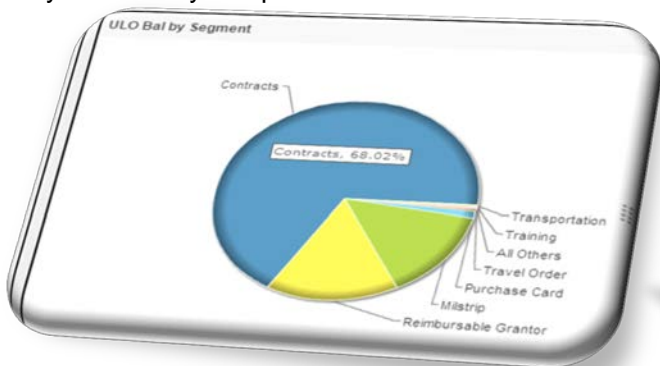

Contact us to learn more and to see teleSCOPE in action!

Ironclad Technology Services

757-493-3572

contact@ironcladts.com