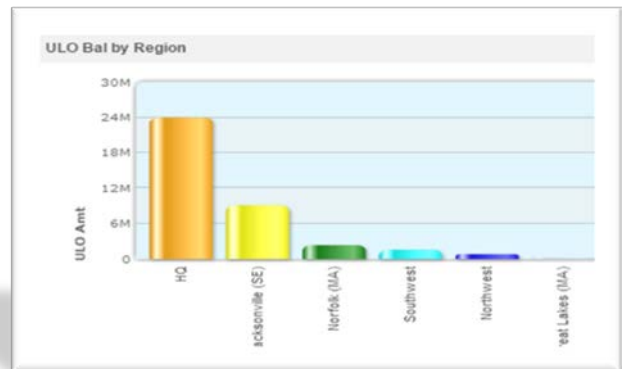

Contact us to learn more and to see teleSCOPE in action!

Ironclad Technology Services

757-493-3572

contact@ironcladts.com